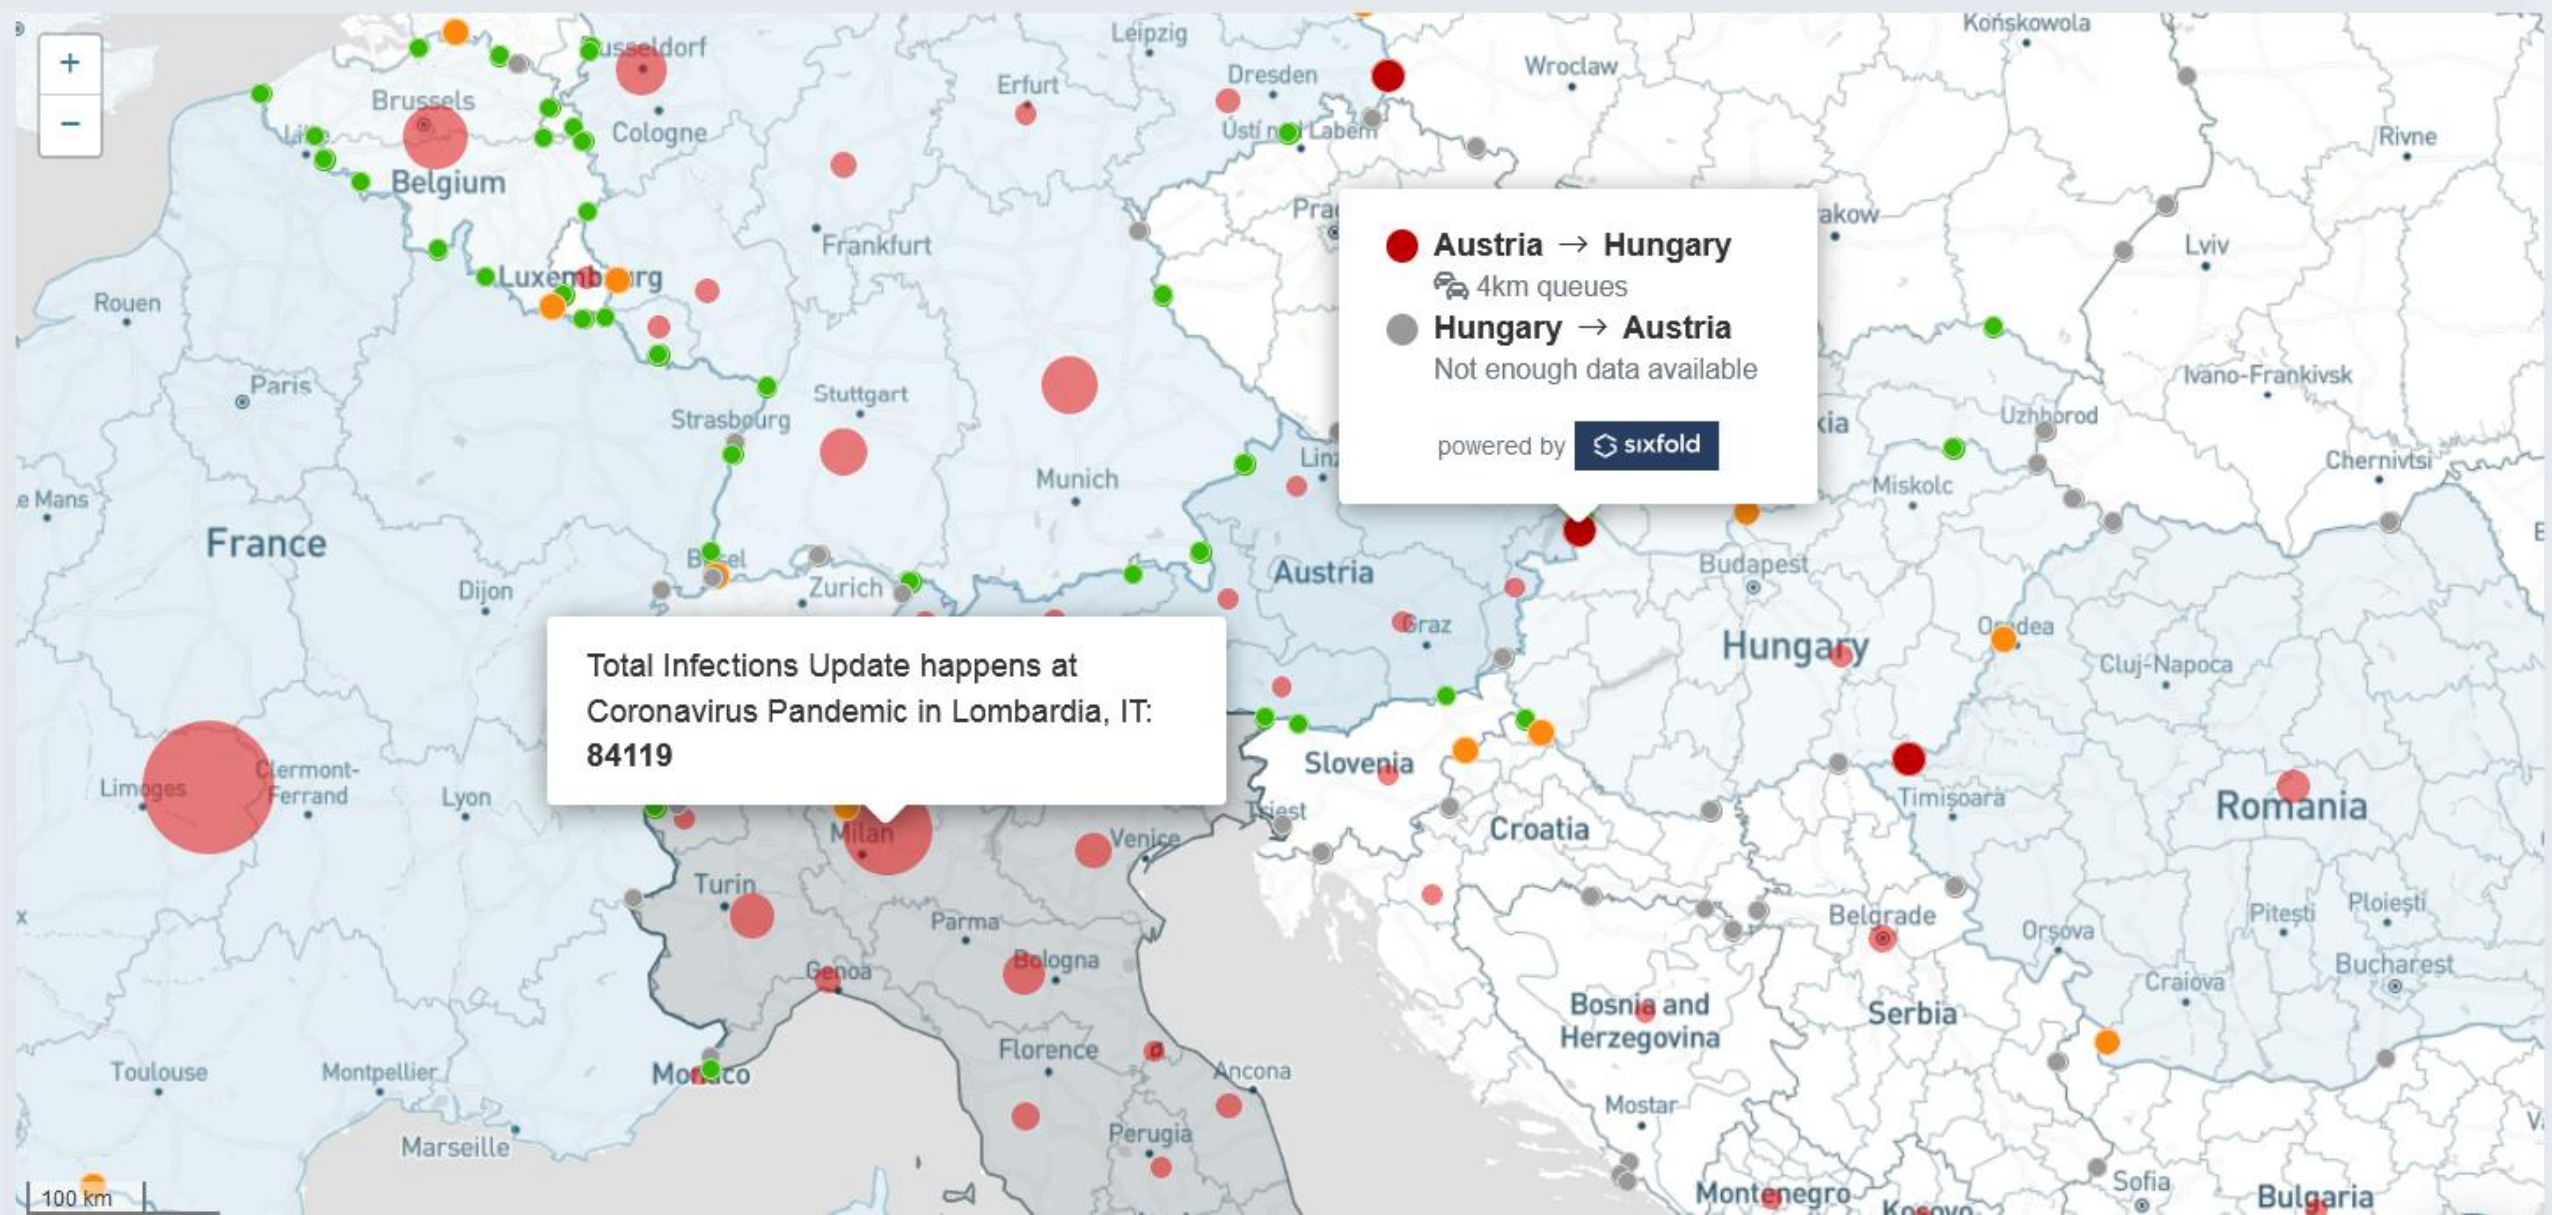

Border Delays & Infection Rates