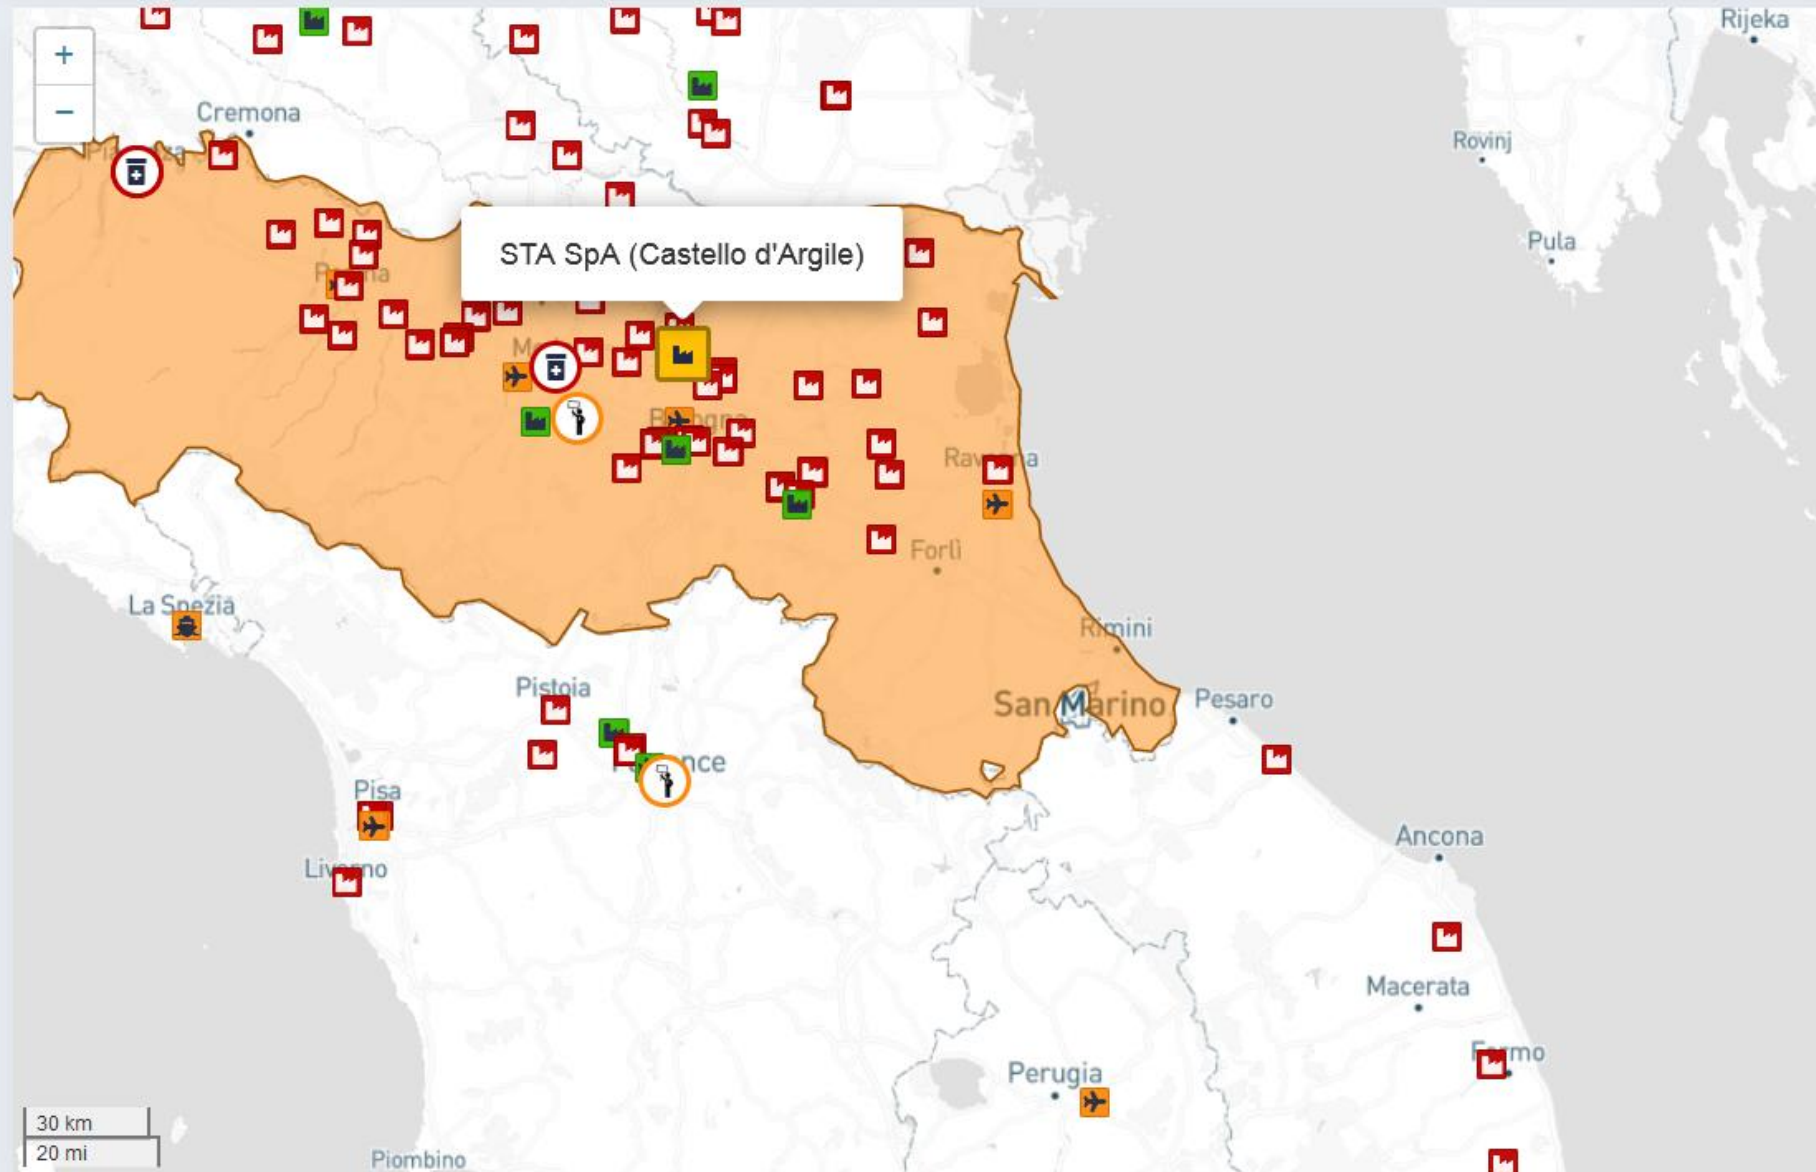

Supplier Status Updates

← ALERTS POIS

Factory
STA SpA (Castello d'Argile)
Castello d'Argile, IT

Disruption status [Request update](#)

Limited

2020-05-15 10:10 • History

Our production unit is operative at only 80% this week and next week. We are scheduled to resume 100% on week 22.

Show less

Sharie Lein Sanque, Customer Care

2020-03-23 **Site closure announced in Italy, IT** regional
Announcement / Broadcast

2019-10-25 **Labor strike announced in Italy, IT** regional
Announcement / Broadcast