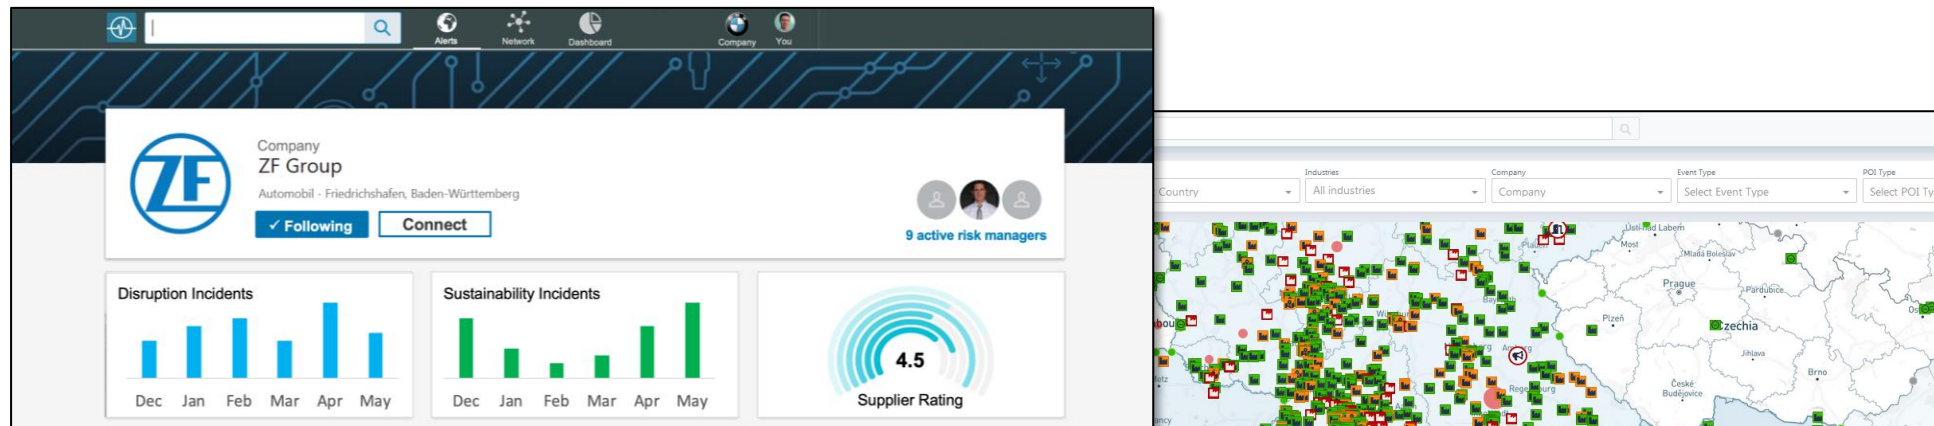

Show less

Sharie Lein Sanque, Customer Care

 2020-03-23 **Site closure announced in Italy, IT** regional
Announcement / Broadcast

 2019-10-25 **Labor strike announced in Italy, IT** regional
Announcement / Broadcast

Border Delays & Infection Rates

Next Generation Supply Chain Intelligence Platform

Sign up now for a free trial
www.prewave.com