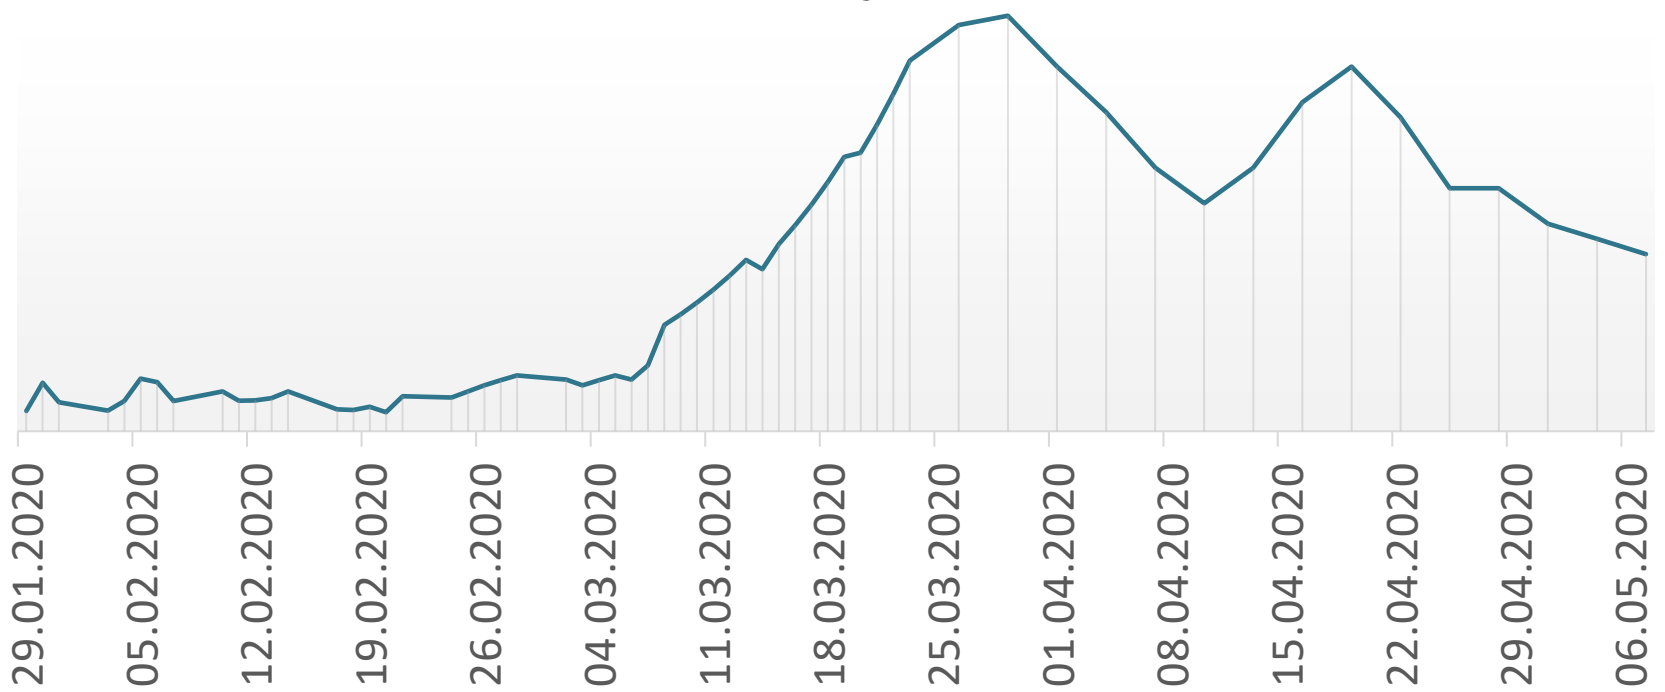

Crisis Resolution

Re-openings

Coronavirus Message Volume on Prewave

764

Alerts created

8.449

Affected Factories

Coronavirus Disruption Map covid19.prewave.com