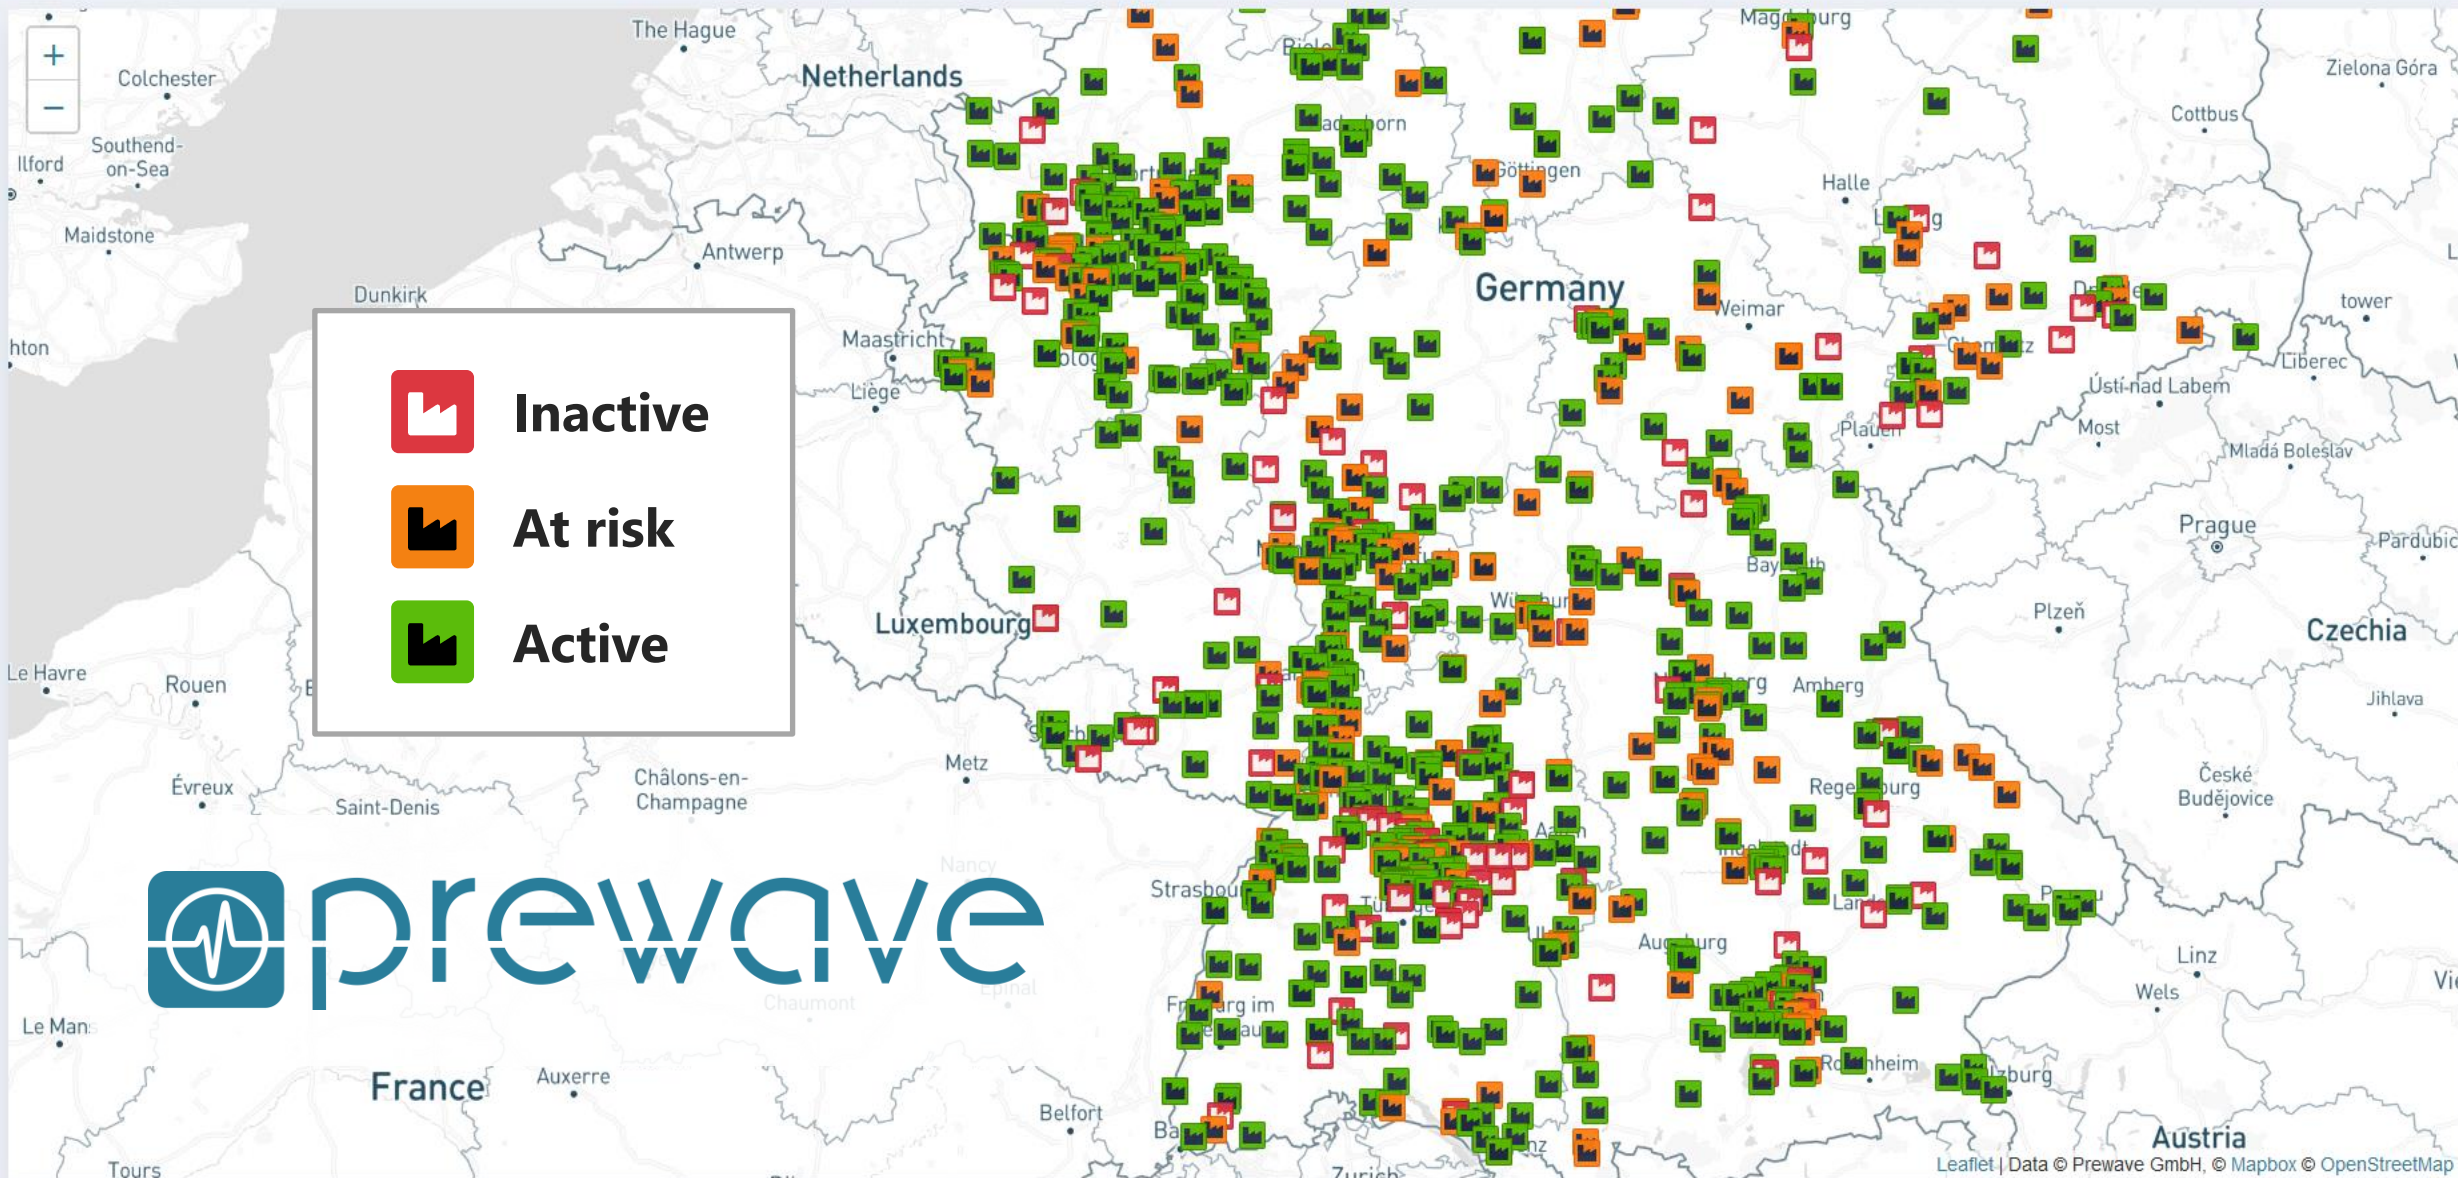

Crisis Resolution

Re-openings

Coronavirus Message Volume on Prewave

764

Alerts created

8.449

Affected Factories

Coronavirus Disruption Map covid19.prewave.com