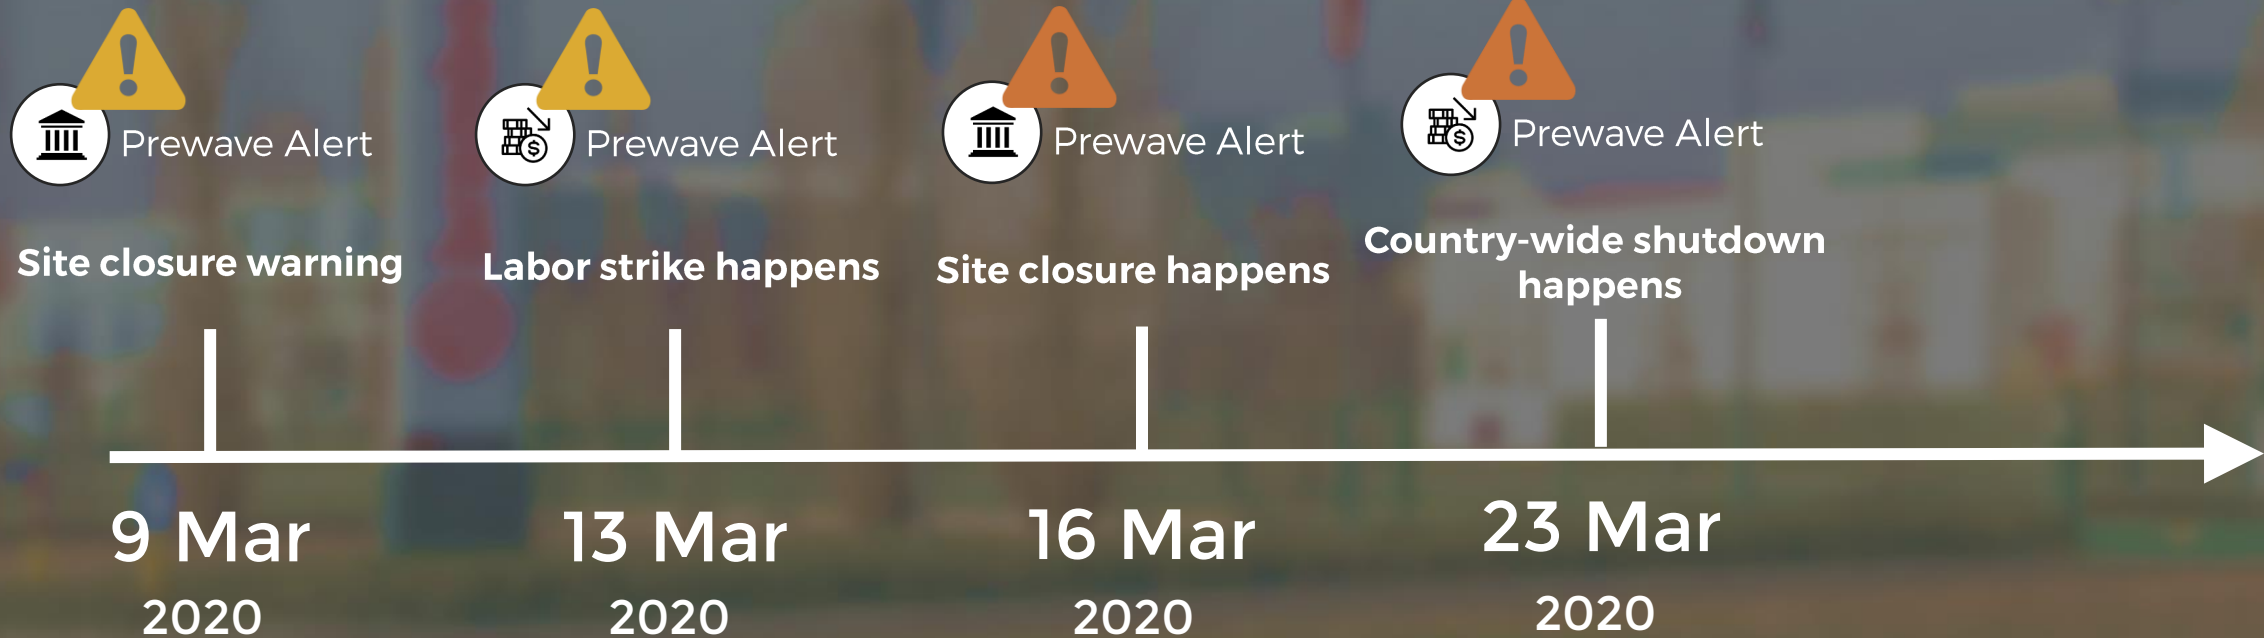

Case study

BREMBO SPA (Bergamo)

Early warnings and continuous monitoring by Prewave