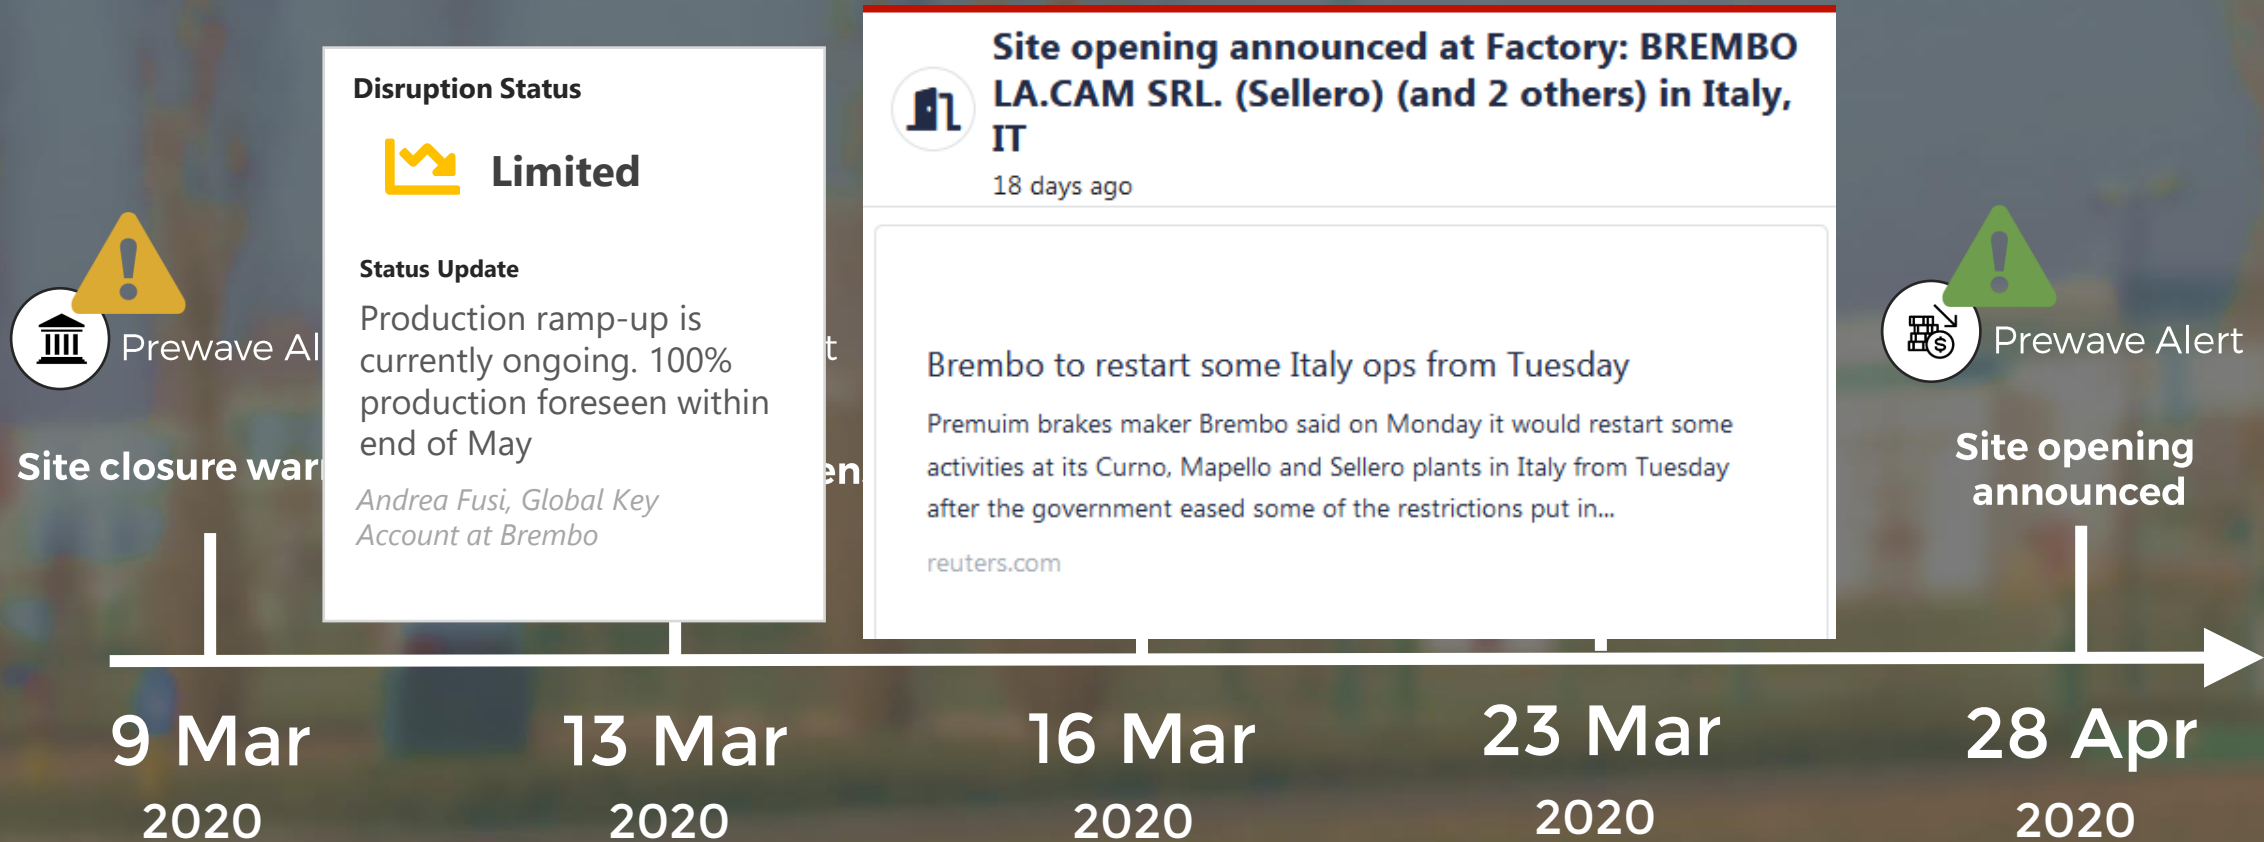

Early warnings and continuous monitoring by Prewave